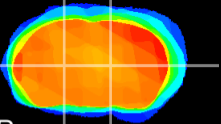

Coronal

Sagittal-R

Sagittal-L

ViBrism: CX00034
Horizontal

VA/VL