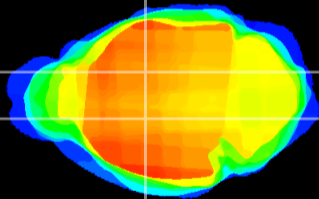

Coronal

Sagittal-R

Sagittal-L

ViBrism: CX00034
Horizontal

VA/VL