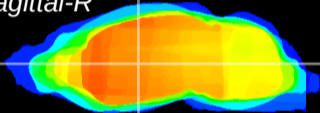

Coronal

Sagittal-R

Sagittal-L

ViBrism: CX00034
Horizontal

VA/VL