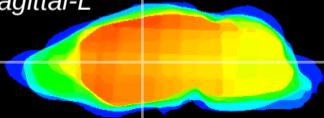

Coronal

Sagittal-R

Sagittal-L

ViBrism: CX00034
Horizontal

VA/VL