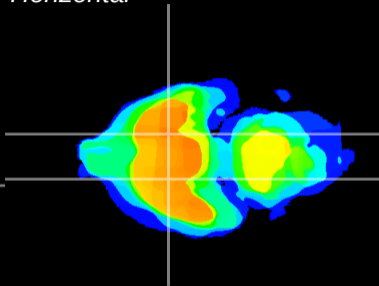

Coronal

Sagittal-R

Sagittal-L

ViBrisM: CX00284
Horizontal

S0