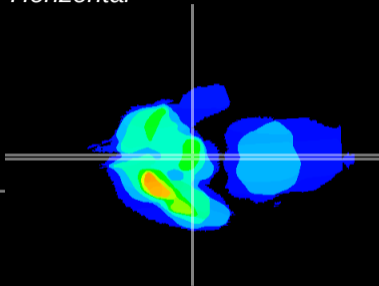

Coronal

Sagittal-R

Sagittal-L

ViBrism: CX00641
Horizontal

ME