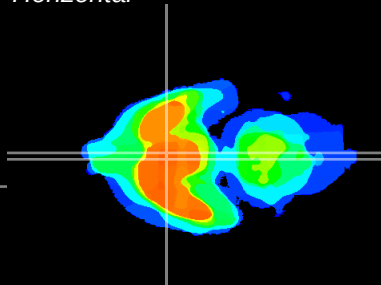

Coronal

Sagittal-R

Sagittal-L

ViBrism: CX00772
Horizontal

SCN