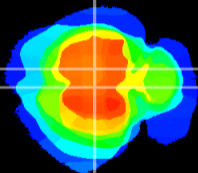

Coronal

Sagittal-R

Sagittal-L

ViBrism: CX00870
Horizontal

RS