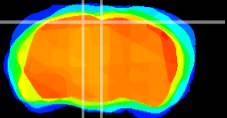

Coronal

Sagittal-R

Sagittal-L

ViBrism: CX00870
Horizontal

RS