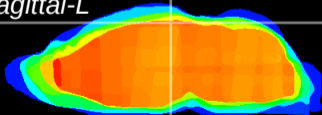

Coronal

Sagittal-R

Sagittal-L

ViBrism: CX00870
Horizontal

RS