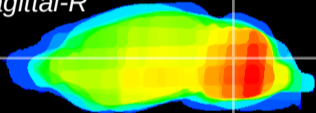

Coronal

Sagittal-R

Sagittal-L

ViBrism: CX00931
Horizontal

Cb nucleus