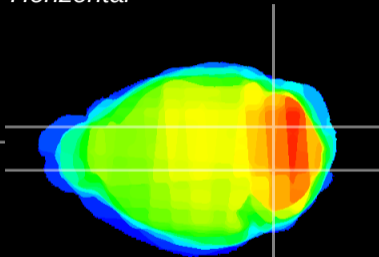

Coronal

Sagittal-R

Sagittal-L

ViBrism: CX00931
Horizontal

Cb nucleus