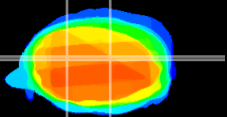

Coronal

Sagittal-R

Sagittal-L

ViBrism: CX00931
Horizontal

Cb nucleus