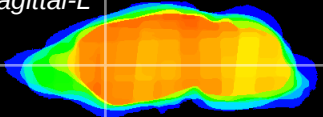

Coronal

Sagittal-R

Sagittal-L

ViBrism: CX00987  
Horizontal

CPU medial