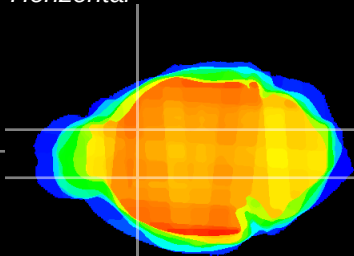

Coronal

Sagittal-R

Sagittal-L

ViBrism: CX00987  
Horizontal

CPU medial