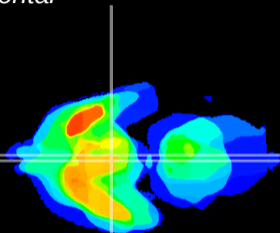

Coronal

Sagittal-R

Sagittal-L

ViBrism: CX01248
Horizontal

Arc