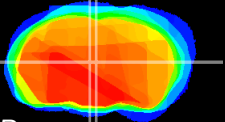

Coronal

Sagittal-R

Sagittal-L

ViBrism: CX01304
Horizontal

MD