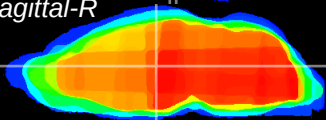

Coronal

Sagittal-R

Sagittal-L

ViBrism: CX01304
Horizontal

MD