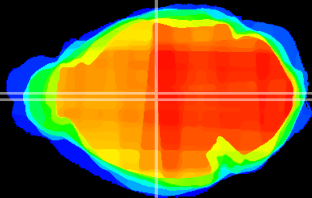

Coronal

Sagittal-R

Sagittal-L

ViBrism: CX01304
Horizontal

MD