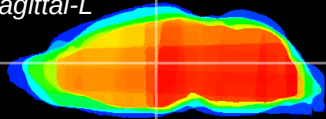

Coronal

Sagittal-R

Sagittal-L

ViBrism: CX01304
Horizontal

MD