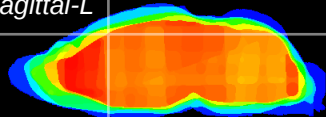

Coronal

Sagittal-R

Sagittal-L

ViBrism: CX01309  
Horizontal

Cx motor