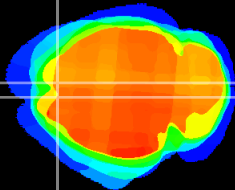

Coronal

Sagittal-R

Sagittal-L

ViBrism: CX01309  
Horizontal

Cx motor