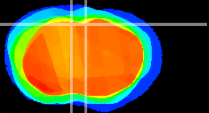

Coronal

Sagittal-R

Sagittal-L

ViBrism: CX01309  
Horizontal

Cx motor