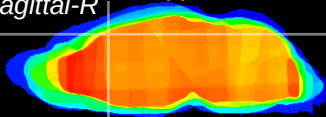

Coronal

Sagittal-R

Sagittal-L

ViBrism: CX01309  
Horizontal

Cx motor