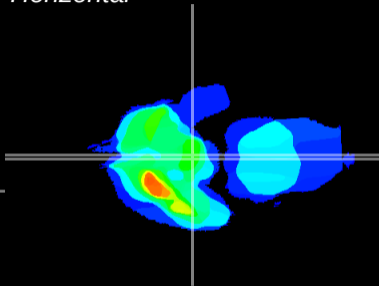

Coronal

Sagittal-R

Sagittal-L

ViBrism: CX01325
Horizontal

ME