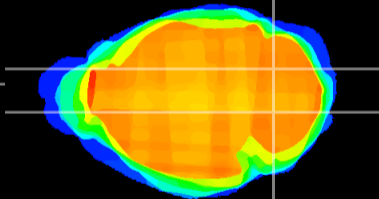

Coronal

Sagittal-R

Sagittal-L

ViBrism: CX01635  
Horizontal

Cb nucleus