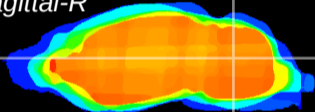

Coronal

Sagittal-R

Sagittal-L

ViBrism: CX01635  
Horizontal

Cb nucleus