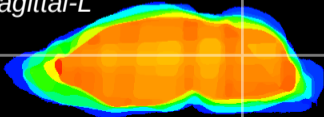

Coronal

Sagittal-R

Sagittal-L

ViBrism: CX01635  
Horizontal

Cb nucleus