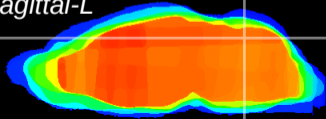

Coronal

Sagittal-R

Sagittal-L

ViBrism: CX02249  
Horizontal

Cb vermis