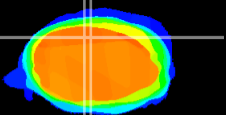

Coronal

Sagittal-R

Sagittal-L

ViBrism: CX02249  
Horizontal

Cb vermis