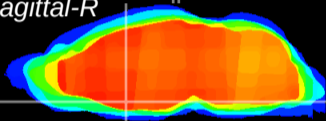

Coronal

Sagittal-R

Sagittal-L

ViBrism: CX02715
Horizontal

MPA