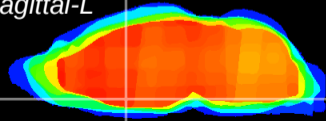

Coronal

Sagittal-R

Sagittal-L

ViBrism: CX02715
Horizontal

MPA