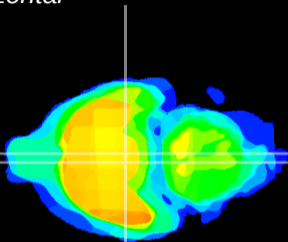

Coronal

Sagittal-R

Sagittal-L

ViBrism: CX02854
Horizontal

VMH