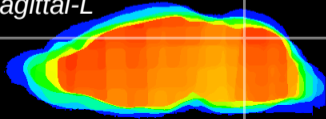

Coronal

Sagittal-R

Sagittal-L

ViBrism: CX03917
Horizontal

Cb vermis