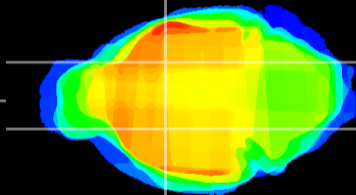

Coronal

Sagittal-R

Sagittal-L

ViBrism: CX03975
Horizontal

GP