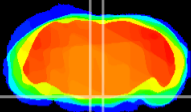

Coronal

Sagittal-R

Sagittal-L

ViBriSM: CX04600
Horizontal

Pn