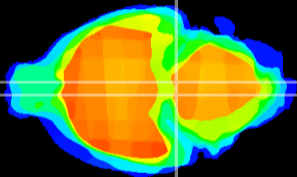

Coronal

Sagittal-R

Sagittal-L

ViBriSM: CX04600
Horizontal

Pn