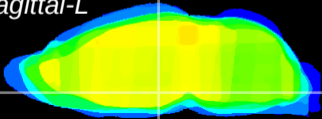

Coronal

Sagittal-R

Sagittal-L

ViBrism: CX04854
Horizontal

DM