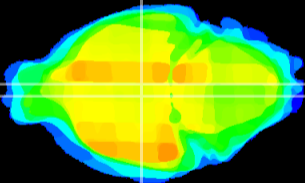

Coronal

Sagittal-R

Sagittal-L

ViBrism: CX04854
Horizontal

DM