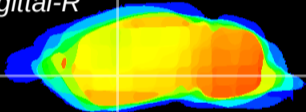

Coronal

Sagittal-R

Sagittal-L

ViBrism: CX04916
Horizontal

GP