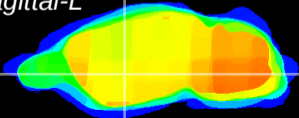

Coronal

Sagittal-R

Sagittal-L

ViBrism: CX04916
Horizontal

GP