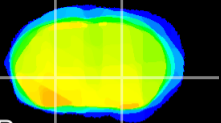

Coronal

Sagittal-R

Sagittal-L

ViBrism: CX04916
Horizontal

GP