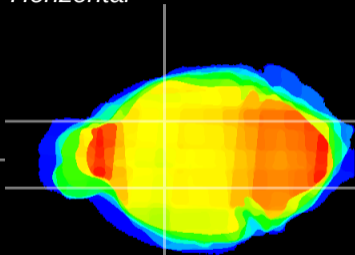

Coronal

Sagittal-R

Sagittal-L

ViBrism: CX04916
Horizontal

GP