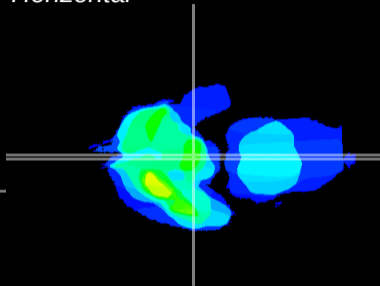

Coronal

Sagittal-R

Sagittal-L

ViBrism: CX05688
Horizontal

ME