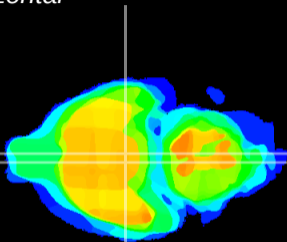

Coronal

Sagittal-R

Sagittal-L

ViBrism: CX05737
Horizontal

VMH