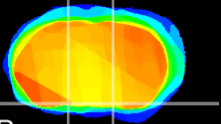

Coronal

Sagittal-R

Sagittal-L

ViBrisM: CX05746
Horizontal

S0