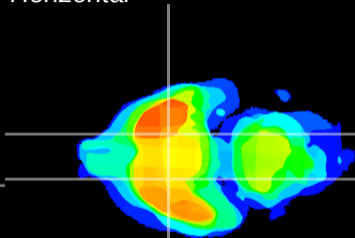

Coronal

Sagittal-R

Sagittal-L

ViBrisM: CX05746
Horizontal

S0