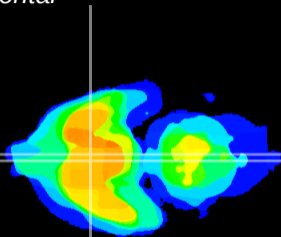

Coronal

Sagittal-R

Sagittal-L

ViBrism: CX05853
Horizontal

SCN