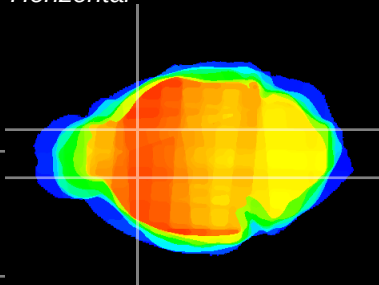

Coronal

Sagittal-R

Sagittal-L

ViBrism: CX06710
Horizontal

CPU medial