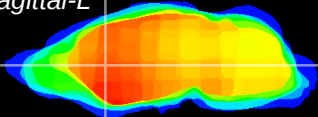

Coronal

Sagittal-R

Sagittal-L

ViBrism: CX06710
Horizontal

CPU medial