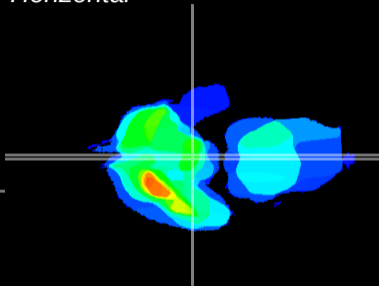

Coronal

Sagittal-R

Sagittal-L

ViBrism: CX06897
Horizontal

ME