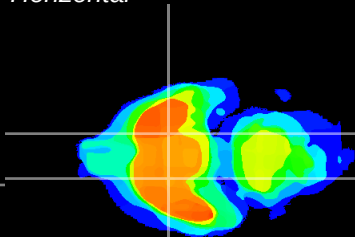

Coronal

Sagittal-R

Sagittal-L

ViBrisM: CX07260  
Horizontal

S0