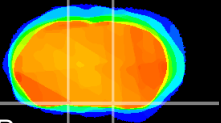

Coronal

Sagittal-R

Sagittal-L

ViBrisM: CX07260  
Horizontal

S0