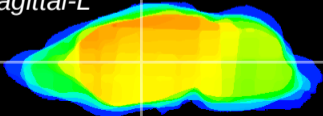

Coronal

Sagittal-R

Sagittal-L

ViBrism: CX07700
Horizontal

VA/VL