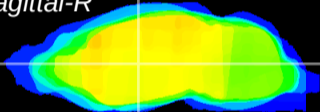

Coronal

Sagittal-R

Sagittal-L

ViBrism: CX07700
Horizontal

VA/VL