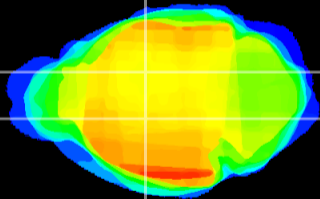

Coronal

Sagittal-R

Sagittal-L

ViBrism: CX07700
Horizontal

VA/VL