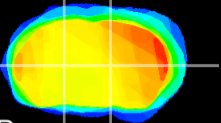

Coronal

Sagittal-R

Sagittal-L

ViBrism: CX07700
Horizontal

VA/VL