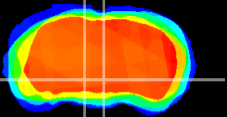

Coronal

Sagittal-R

Sagittal-L

ViBrism: CX08155
Horizontal

VTA