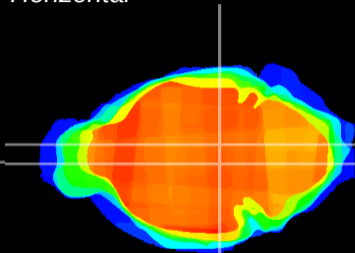

Coronal

Sagittal-R

Sagittal-L

ViBrism: CX08155
Horizontal

VTA