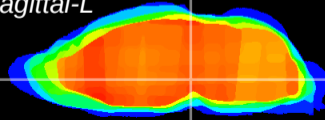

Coronal

Sagittal-R

Sagittal-L

ViBrism: CX08155
Horizontal

VTA