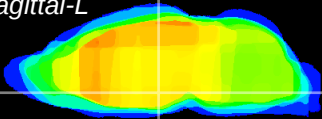

Coronal

Sagittal-R

Sagittal-L

ViBrism: CX08457
Horizontal

DM