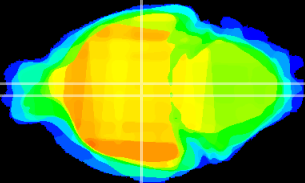

Coronal

Sagittal-R

Sagittal-L

ViBrism: CX08457
Horizontal

DM