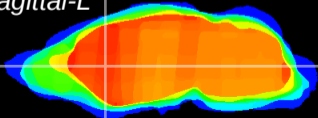

Coronal

Sagittal-R

Sagittal-L

ViBriSM: CX08532
Horizontal

CPU medial