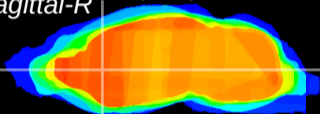

Coronal

Sagittal-R

Sagittal-L

ViBriSM: CX08532
Horizontal

CPU medial