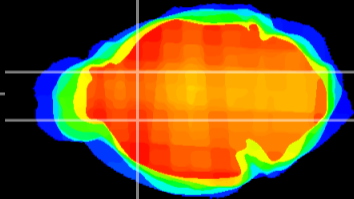

Coronal

Sagittal-R

Sagittal-L

ViBriSM: CX08532
Horizontal

CPU medial