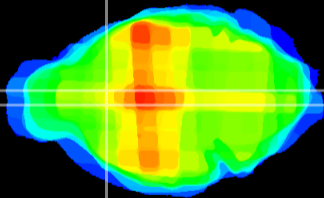

Coronal

Sagittal-R

Sagittal-L

ViBrism: CX08769
Horizontal

LS