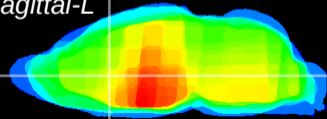

Coronal

Sagittal-R

Sagittal-L

ViBrism: CX08769
Horizontal

LS