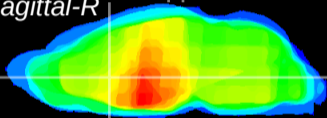

Coronal

Sagittal-R

Sagittal-L

ViBrism: CX08769
Horizontal

LS