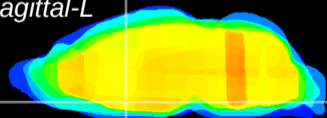

Coronal

Sagittal-R

Sagittal-L

ViBriSM: CX08823  
Horizontal

MPA