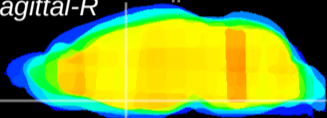

Coronal

Sagittal-R

Sagittal-L

ViBriSM: CX08823  
Horizontal

MPA