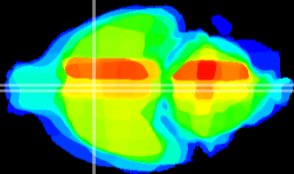

Coronal

Sagittal-R

Sagittal-L

ViBriSM: CX08823  
Horizontal

MPA