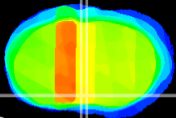

Coronal

Sagittal-R

Sagittal-L

ViBriSM: CX08823  
Horizontal

MPA