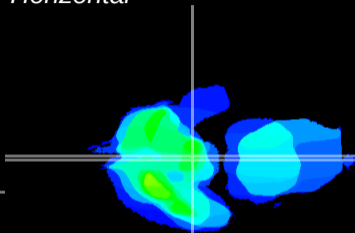

Coronal

Sagittal-R

Sagittal-L

ViBrism: CX09423
Horizontal

ME