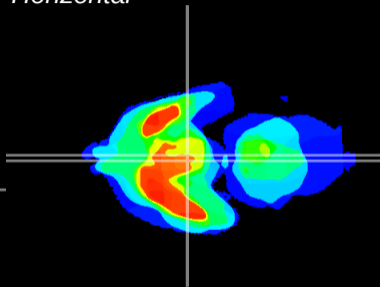

Coronal

Sagittal-R

Sagittal-L

ViBrisM: CX09554
Horizontal

Arc