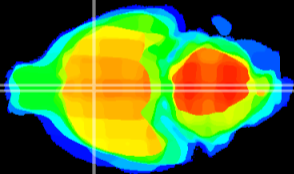

Coronal

Sagittal-R

Sagittal-L

ViBrism: CX09848
Horizontal

MPA