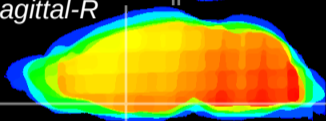

Coronal

Sagittal-R

Sagittal-L

ViBrism: CX09848
Horizontal

MPA