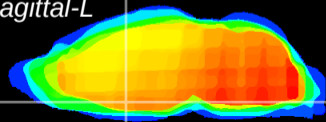

Coronal

Sagittal-R

Sagittal-L

ViBrism: CX09848
Horizontal

MPA