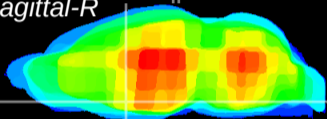

Coronal

Sagittal-R

Sagittal-L

ViBrism: CX09868
Horizontal

MPA