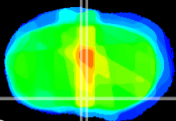

Coronal

Sagittal-R

Sagittal-L

ViBrism: CX09868
Horizontal

MPA