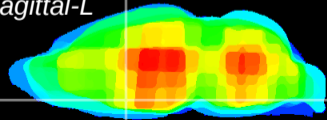

Coronal

Sagittal-R

Sagittal-L

ViBrism: CX09868
Horizontal

MPA