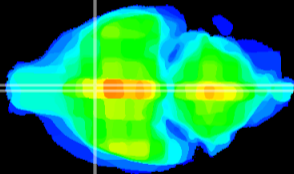

Coronal

Sagittal-R

Sagittal-L

ViBrism: CX09868
Horizontal

MPA