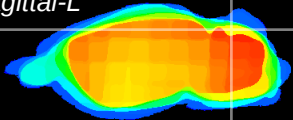

Coronal

Sagittal-R

Sagittal-L

ViBrism: CX10205
Horizontal

Cb lobe