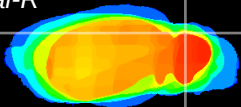

Coronal

Sagittal-R

Sagittal-L

ViBrism: CX10205
Horizontal

Cb lobe