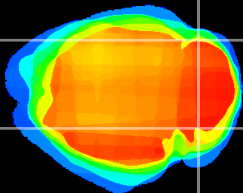

Coronal

Sagittal-R

Sagittal-L

ViBrism: CX10205
Horizontal

Cb lobe