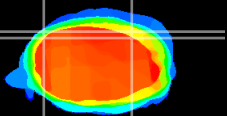

Coronal

Sagittal-R

Sagittal-L

ViBrism: CX10205
Horizontal

Cb lobe