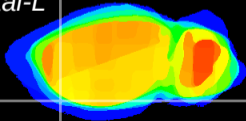

Coronal

Sagittal-R

Sagittal-L

ViBrism: CX10361
Horizontal

Pir