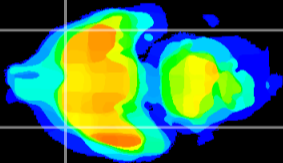

Coronal

Sagittal-R

Sagittal-L

ViBrism: CX10361
Horizontal

Pir