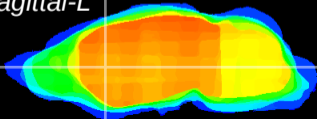

Coronal

Sagittal-R

Sagittal-L

ViBris: CX10758  
Horizontal

CPU medial