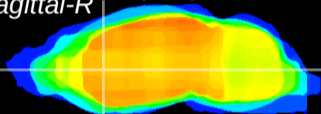

Coronal

Sagittal-R

Sagittal-L

ViBris: CX10758  
Horizontal

CPU medial