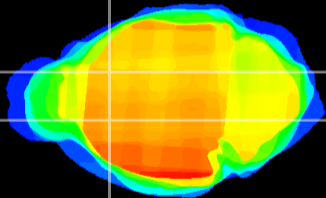

Coronal

Sagittal-R

Sagittal-L

ViBris: CX10758  
Horizontal

CPU medial