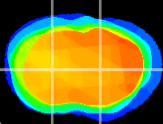

Coronal

Sagittal-R

Sagittal-L

ViBris: CX10758  
Horizontal

CPU medial