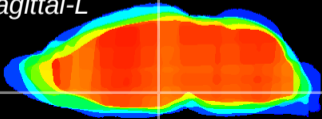

Coronal

Sagittal-R

Sagittal-L

ViBrism: CX10773
Horizontal

DM