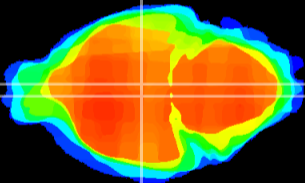

Coronal

Sagittal-R

Sagittal-L

ViBrism: CX10773
Horizontal

DM