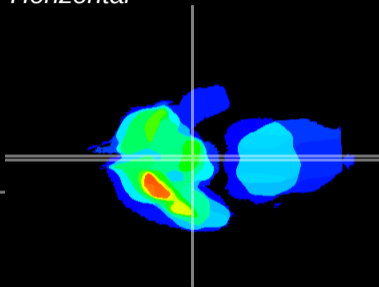

Coronal

Sagittal-R

Sagittal-L

ViBrism: CX10988
Horizontal

ME