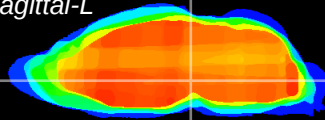

Coronal

Sagittal-R

Sagittal-L

ViBrism: CX11000
Horizontal

VTA