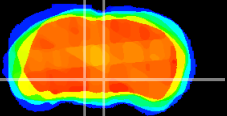

Coronal

Sagittal-R

Sagittal-L

ViBrism: CX11000
Horizontal

VTA