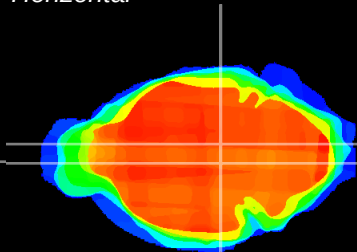

Coronal

Sagittal-R

Sagittal-L

ViBrism: CX11000
Horizontal

VTA