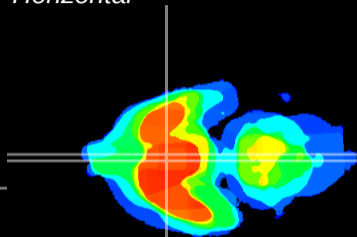

Coronal

Sagittal-R

Sagittal-L

ViBrisM: CX11062
Horizontal

SCN