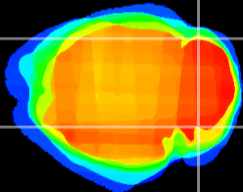

Coronal

Sagittal-R

Sagittal-L

ViBrism: CX11327
Horizontal

Cb lobe