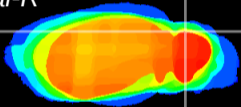

Coronal

Sagittal-R

Sagittal-L

ViBrism: CX11327
Horizontal

Cb lobe