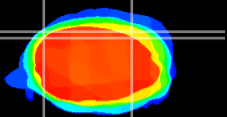

Coronal

Sagittal-R

Sagittal-L

ViBrism: CX11327
Horizontal

Cb lobe