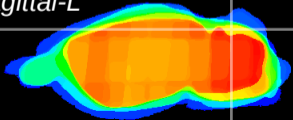

Coronal

Sagittal-R

Sagittal-L

ViBrism: CX11327
Horizontal

Cb lobe