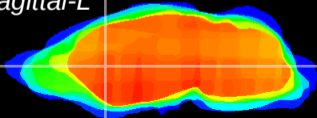

*Coronal*

*Sagittal-R*

*Sagittal-L*

ViBriSM: CX11510  
*Horizontal*

CPU medial