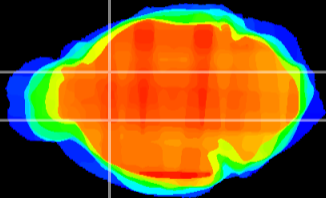

*Coronal*

*Sagittal-R*

*Sagittal-L*

ViBriSM: CX11510  
*Horizontal*

CPU medial