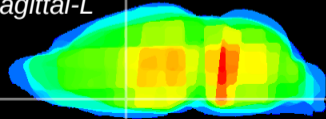

Coronal

Sagittal-R

Sagittal-L

ViBrism: CX11522
Horizontal

MPA