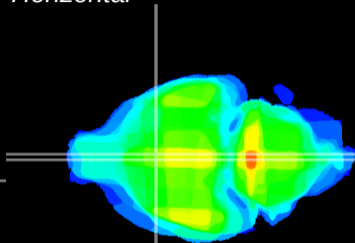

Coronal

Sagittal-R

Sagittal-L

ViBrism: CX11522
Horizontal

MPA