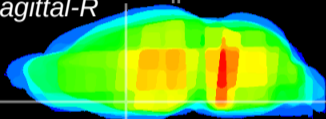

Coronal

Sagittal-R

Sagittal-L

ViBrism: CX11522
Horizontal

MPA