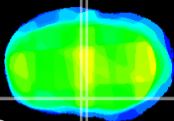

Coronal

Sagittal-R

Sagittal-L

ViBrism: CX11522
Horizontal

MPA