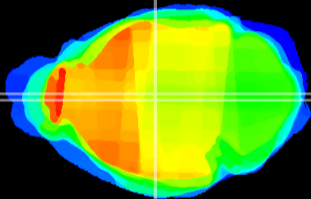

Coronal

Sagittal-R

Sagittal-L

ViBrism: CX11633
Horizontal

MD