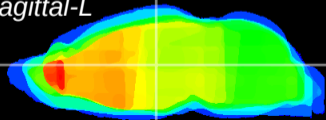

Coronal

Sagittal-R

Sagittal-L

ViBrism: CX11633
Horizontal

MD