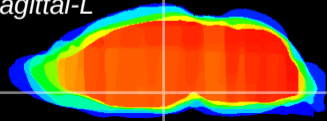

Coronal

Sagittal-R

Sagittal-L

ViBrism: CX11754
Horizontal

DM