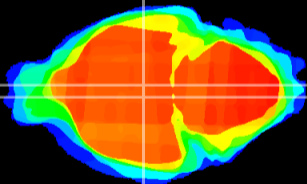

Coronal

Sagittal-R

Sagittal-L

ViBrism: CX11754
Horizontal

DM