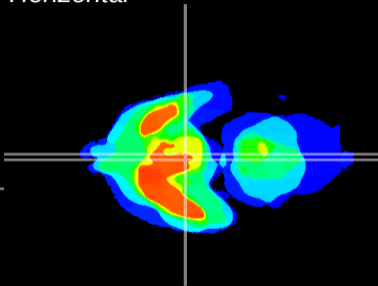

Coronal

Sagittal-R

Sagittal-L

ViBrism: CX12278
Horizontal

Arc